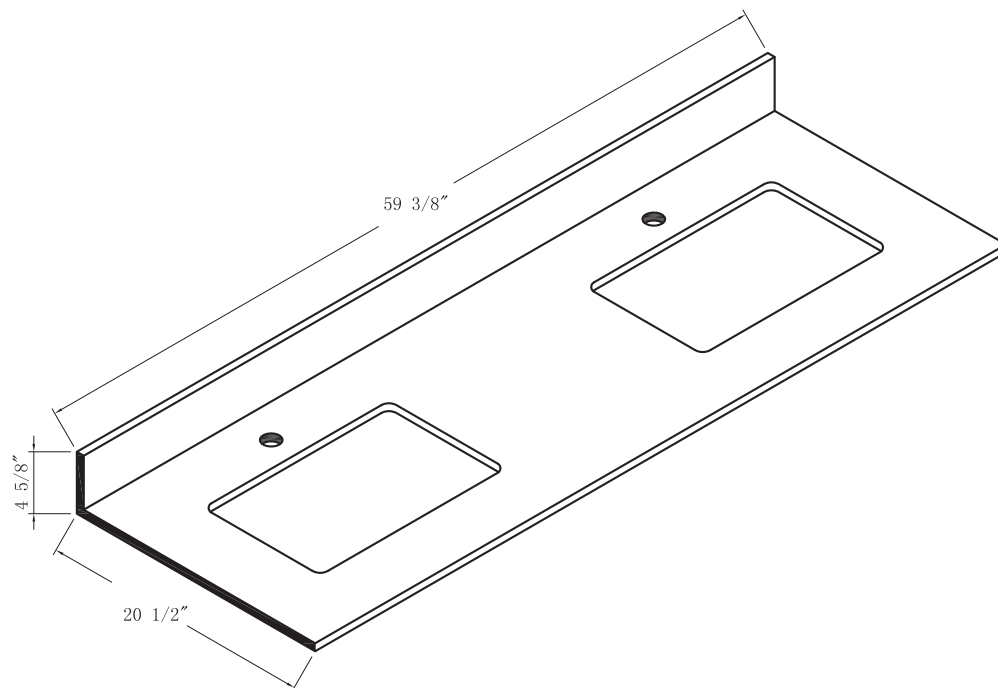

SPECIFICATIONS / TECHNICAL DATA

SINTERED STONE TOP

DOUBLE SINK

60"

ATTENTION! Dimensions may vary by up to 3/8". It is highly recommended to pull all dimensions of actual model for installation and measuring purposes.

MODEL# SS60-D