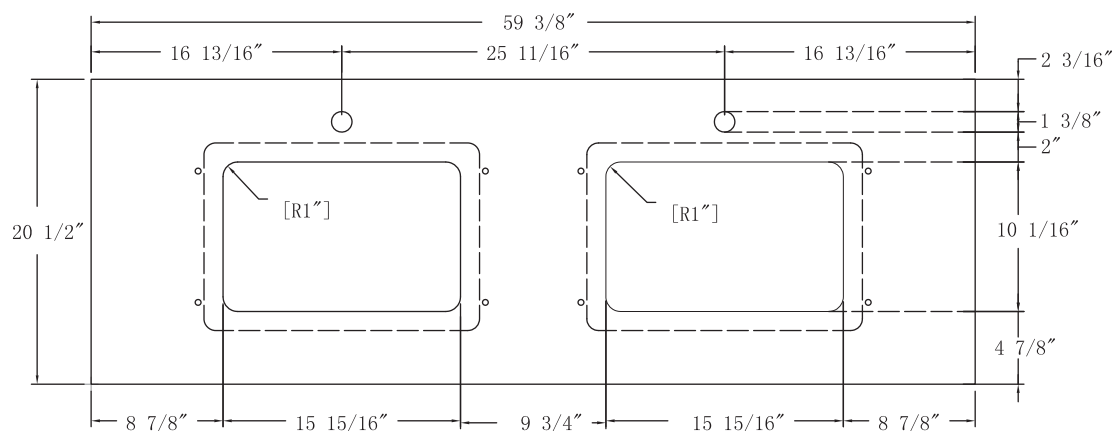

SPECIFICATIONS / TECHNICAL DATA

SINTERED STONE TOP

DOUBLE SINK

60"

ATTENTION! Dimensions may vary by up to 3/8". It is highly recommended to pull all dimensions of actual model for installation and measuring purposes.

MODEL# SS60-D